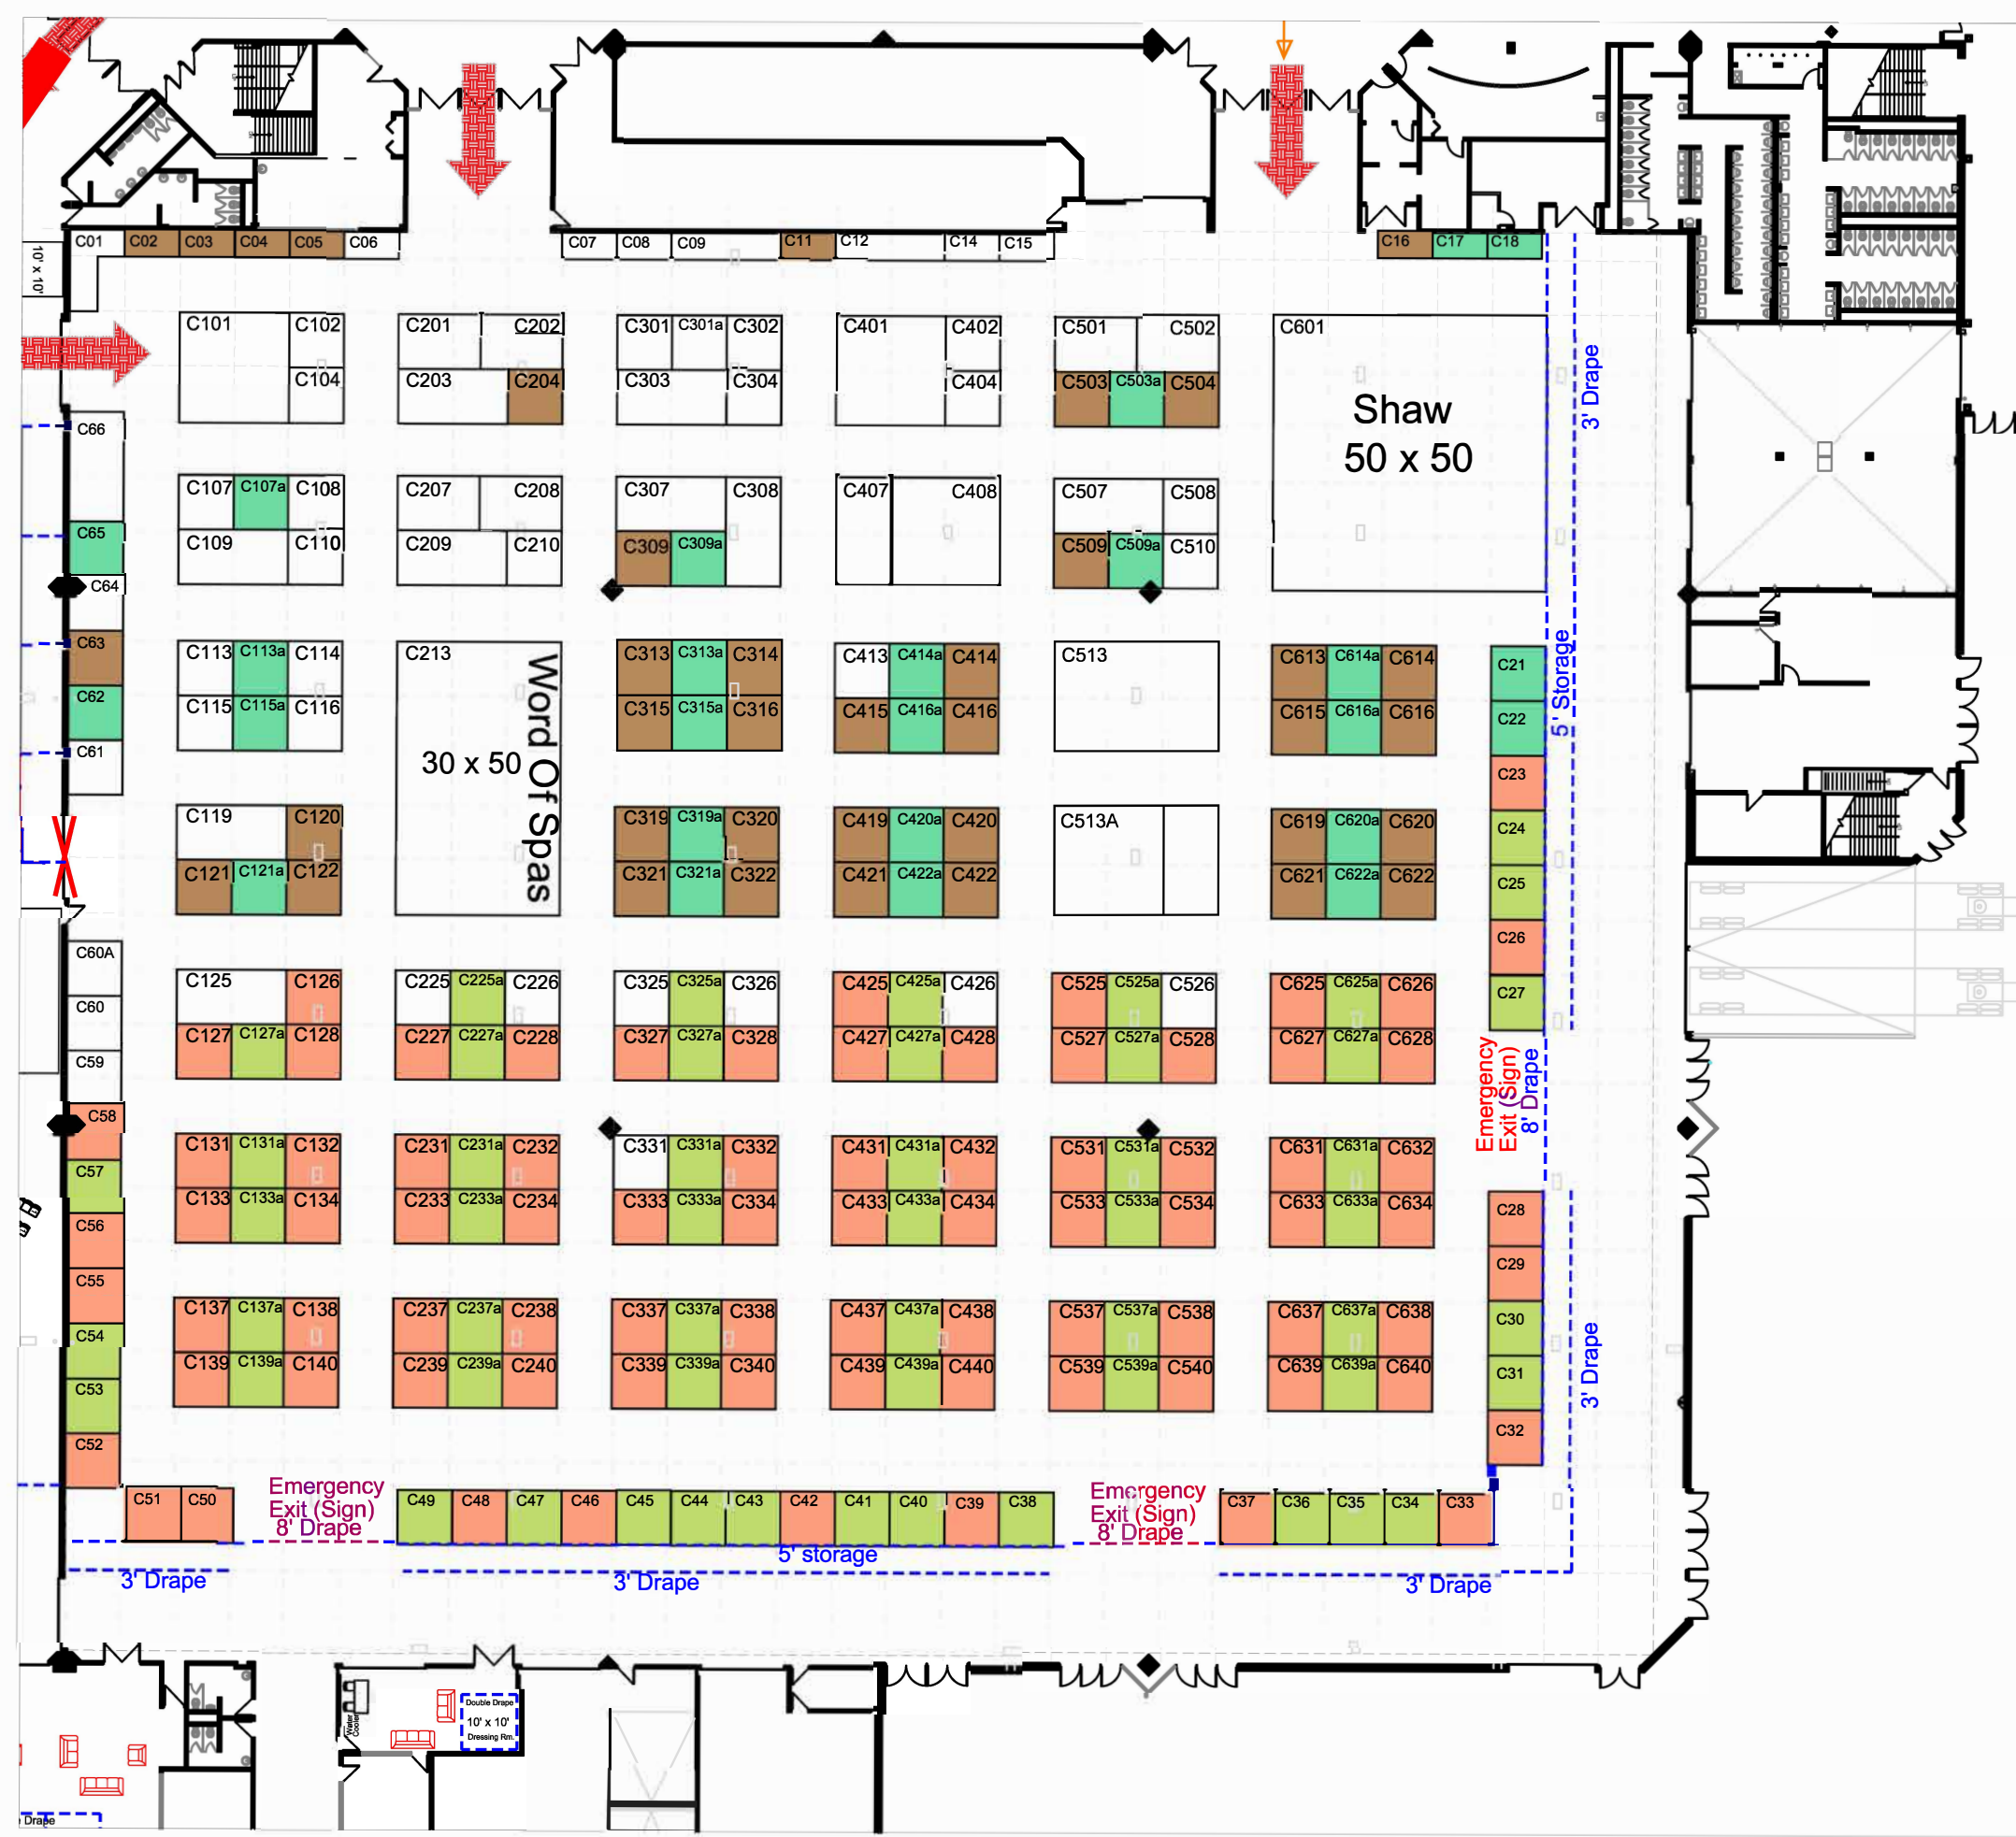

Rental Schedule  
Hall C

Commercial Exhibits

- \$28.00 / Sq.ft.
- \$25.00 / Sq.ft.
- \$26.00 / Sq.ft.
- \$24.00 / Sq.ft.

Food And Beverage Concessions -  
Rental Is Booth Space Or 27% Gross  
Sales , Whichever Greater.

Grid 10' x 10'

Drawn by: Priya  
Date Drawn: Nov.20/18  
Scale: As shown  
Issued Date:

Sheet no.:  
5 of 20

Expo Hall C  
Shopping