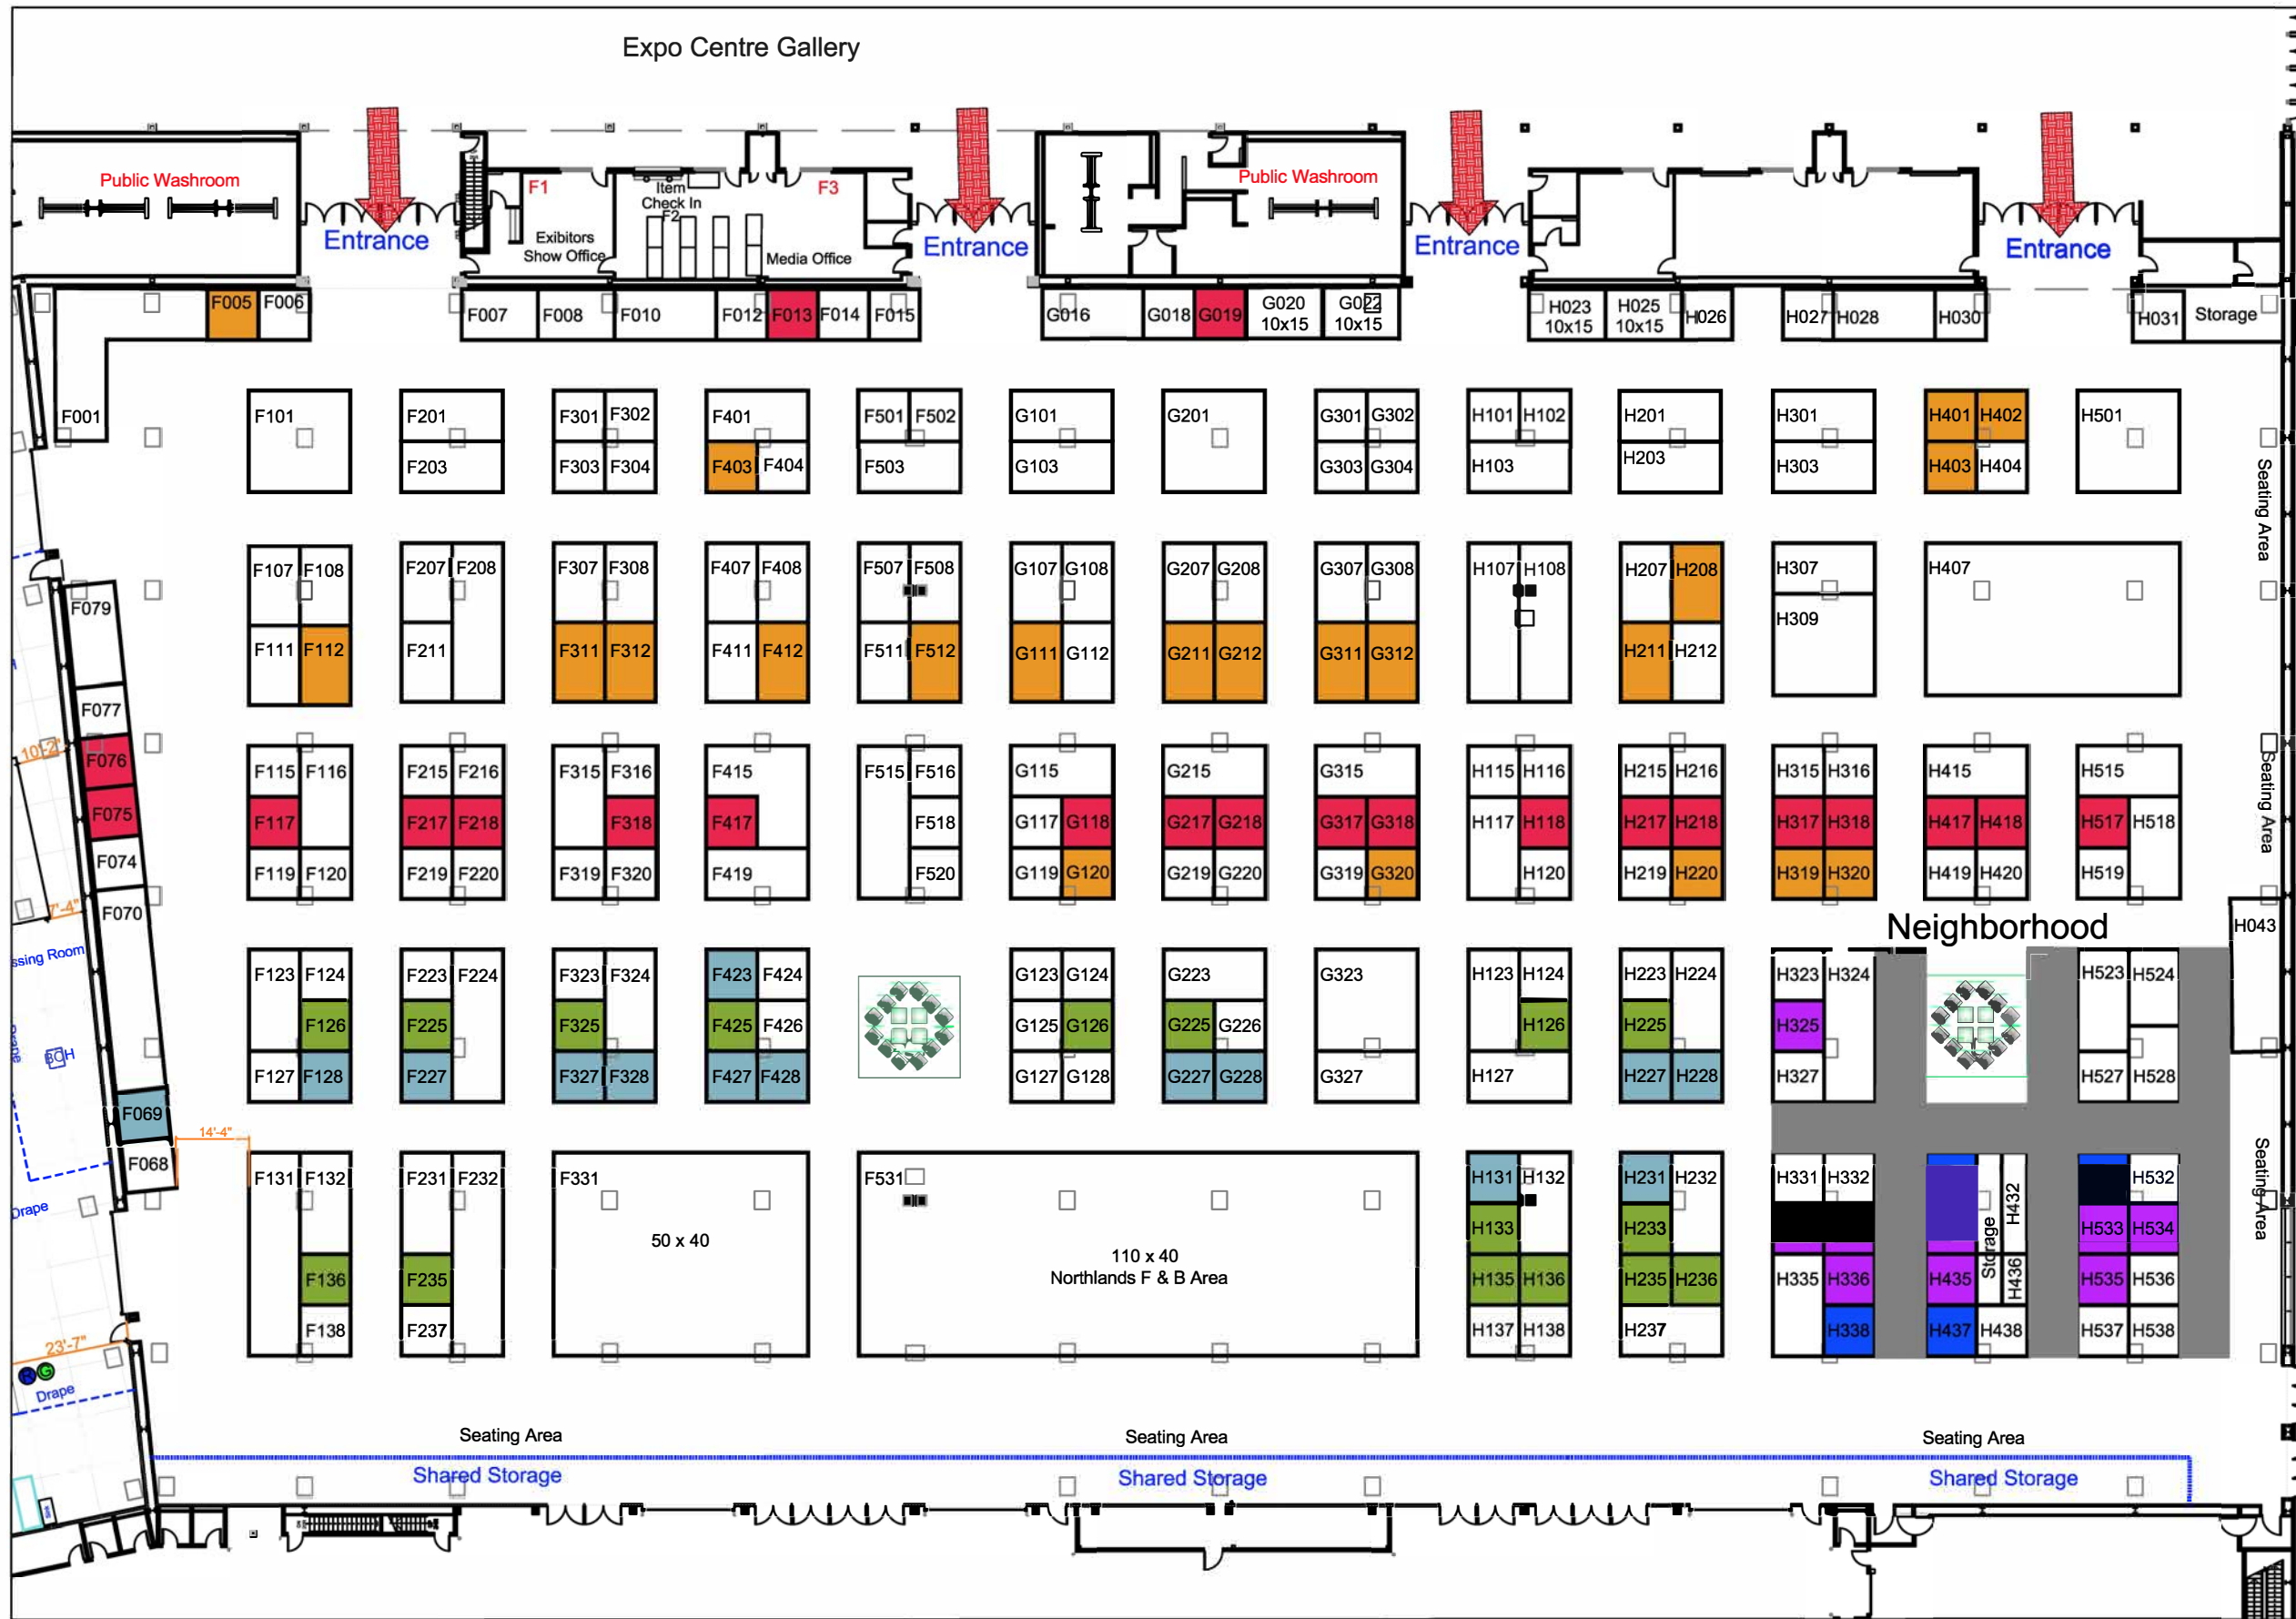

NORTHLANDS

**Rental Schedule
Hall F G & H**

Commercial Exhibits

- \$26.00 / Sq.ft.
- \$24.00 / Sq.ft.
- \$27.00 / Sq.ft.
- \$25.00 / Sq.ft.

Neighborhood

- \$10.00 / Sq.ft.
- \$9.00 / Sq.ft.

Food And Beverage Concessions -
Rental Is Booth Space Or 27% Gross
Sales , Whichever Greater.

Expo Hall F & G - Grand Shopping

Expo Hall H - Market Place scale: 1/32" = 1'-0"